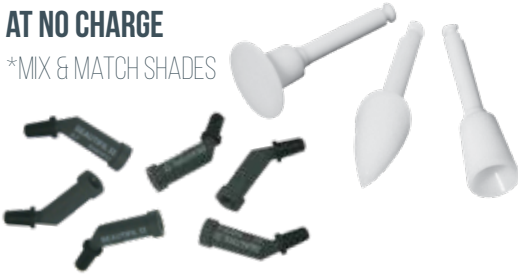

QUARTER SPECIALS

2018 | FOURTH QUARTER | SHOFU DENTAL CORPORATION

**BUY 4 BEAUTIFIL II TIPS
GET 1 ONEGLOSS PS KIT (0176, 0177, 0178, 0175)
AT NO CHARGE**

*MIX & MATCH SHADES

**BUY 8 BEAUTIFIL II SYRINGES
GET 1 ONEGLOSS PS KIT (0176, 0177, 0178, 0175)
AT NO CHARGE**